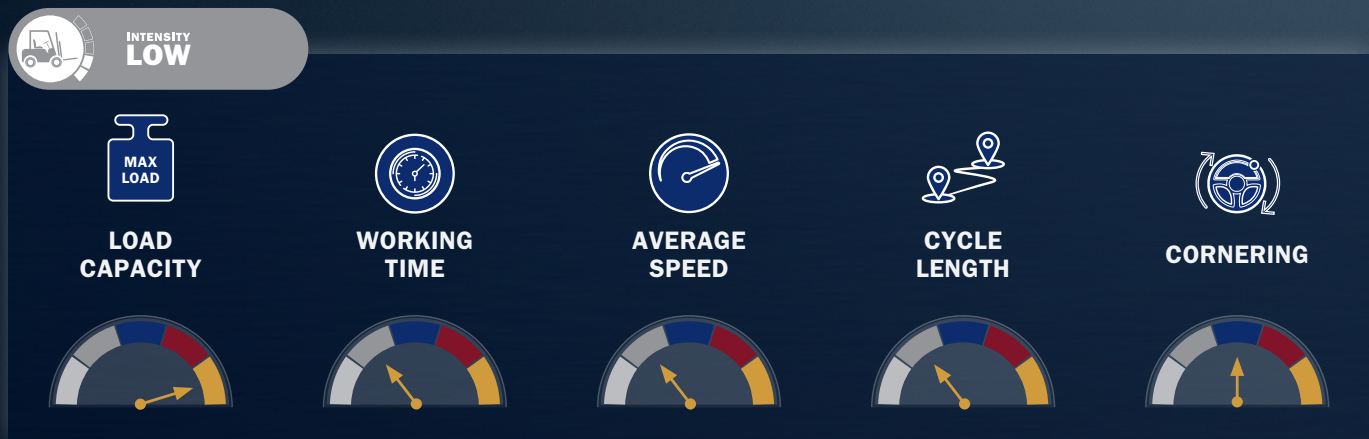

TRELLEBORG

Trelleborg

The perfect choice for a low intensity application

The new Trelleborg XP700 tire has been designed to perfectly match the needs of low intensity material handling operations.

Providing adequate load capacity and good steering ability, it offers the proper reliability, whilst maintaining cost control.

- 1 Compact lateral block design to minimize vibrations
- 2 Very deep lugs to enhance traction
- 3 Protruding rim protector in order to minimize damage to the wheels

XP700

Size	Alternative Size	Rim	Pattern	LOC + STD	Product Dimensions [mm]		Load capacity [kg]		
					Overall Diameter	Section Width	Static	Counterbalanced lift trucks up to 25 km/h	
								Load Wheel	Steering Wheel
15x4½-8	125/75-8	3.00D-8	Traction	●	374	109	1.210	1.040	800
5.00-8		3.00D-8	Traction	●	451	115	1.650	1.415	1.090
16x6-8	150/75-8	4.33R-8	Traction	●	409	143	1.740	1.495	1.150
18x7-8	180/70-8	4.33R-8	Traction	●	447	147	2.490	2.145	1.650
140/55-9	15x5.5-9	4.00E-09	Traction	●	373	130	1.360	1.170	900
6.00-9		4.00E-09	Traction	●	521	128	2.190	1.885	1.450
21x8-9	200/75-9	6.00E-09	Traction	●	514	180	3.200	2.755	2.120
6.50-10		5.00F-10	Traction	●	569	154	2.720	2.340	1.800
200/50-10		6.50F-10	Traction	●	451	187	2.870	2.470	1.900
23x9-10	225/75-10	6.50F-10	Traction	●	574	188	4.000	3.445	2.650
7.00-12		5.00S-12	Traction	●	648	163	3.380	2.920	2.240
23x10-12	250/60-12	8.00G-12	Traction	●	576	231	4.380	3.770	2.900
27x10-12	250/75-12	8.00G-12	Traction	●	670	227	4.530	3.900	3.000
7.00-15	29x8-15	5.5-15	Traction	●	717	177	4.115	3.545	2.725
8.25-15		6.5-15	Traction	●	806	194	5.510	4.750	3.650
28x9-15	225/75-15 (8.15-15)	7.0-15	Traction	●	683	203	4.530	3.900	3.000
250-15	250/70-15	7.0-15	Traction	●	710	206	5.510	4.745	3.650
250-15	250/70-15	7.5-15	Traction	●	710	235	5.510	4.745	3.650
300-15	315/70-15	8.0-15	Traction	●	808	244	6.795	5.850	4.500
355/65-15	32x12½-15 (350-15)	9.75-15	Traction	●	813	269	9.060	7.800	6.000